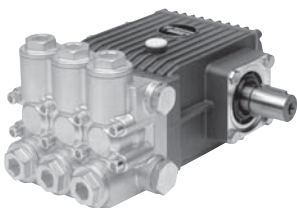

W827 Plunger Pump

Product No.	GPM	PSI	RPM	HP	Shaft Size	Weight
W827	18.0	1200	1000	14.5	35 mm	56.9 lbs

Maritimes/Quebec/Ontario

Phone TOLL FREE: 1.888.881.6667
Fax TOLL FREE: 1.800.350.5666

B21

www.pressurewashcomponents.ca

Alberta/Manitoba/Sask/BC

Phone TOLL FREE: 1.800.527.8592
Fax TOLL FREE: 1.800.661.3719